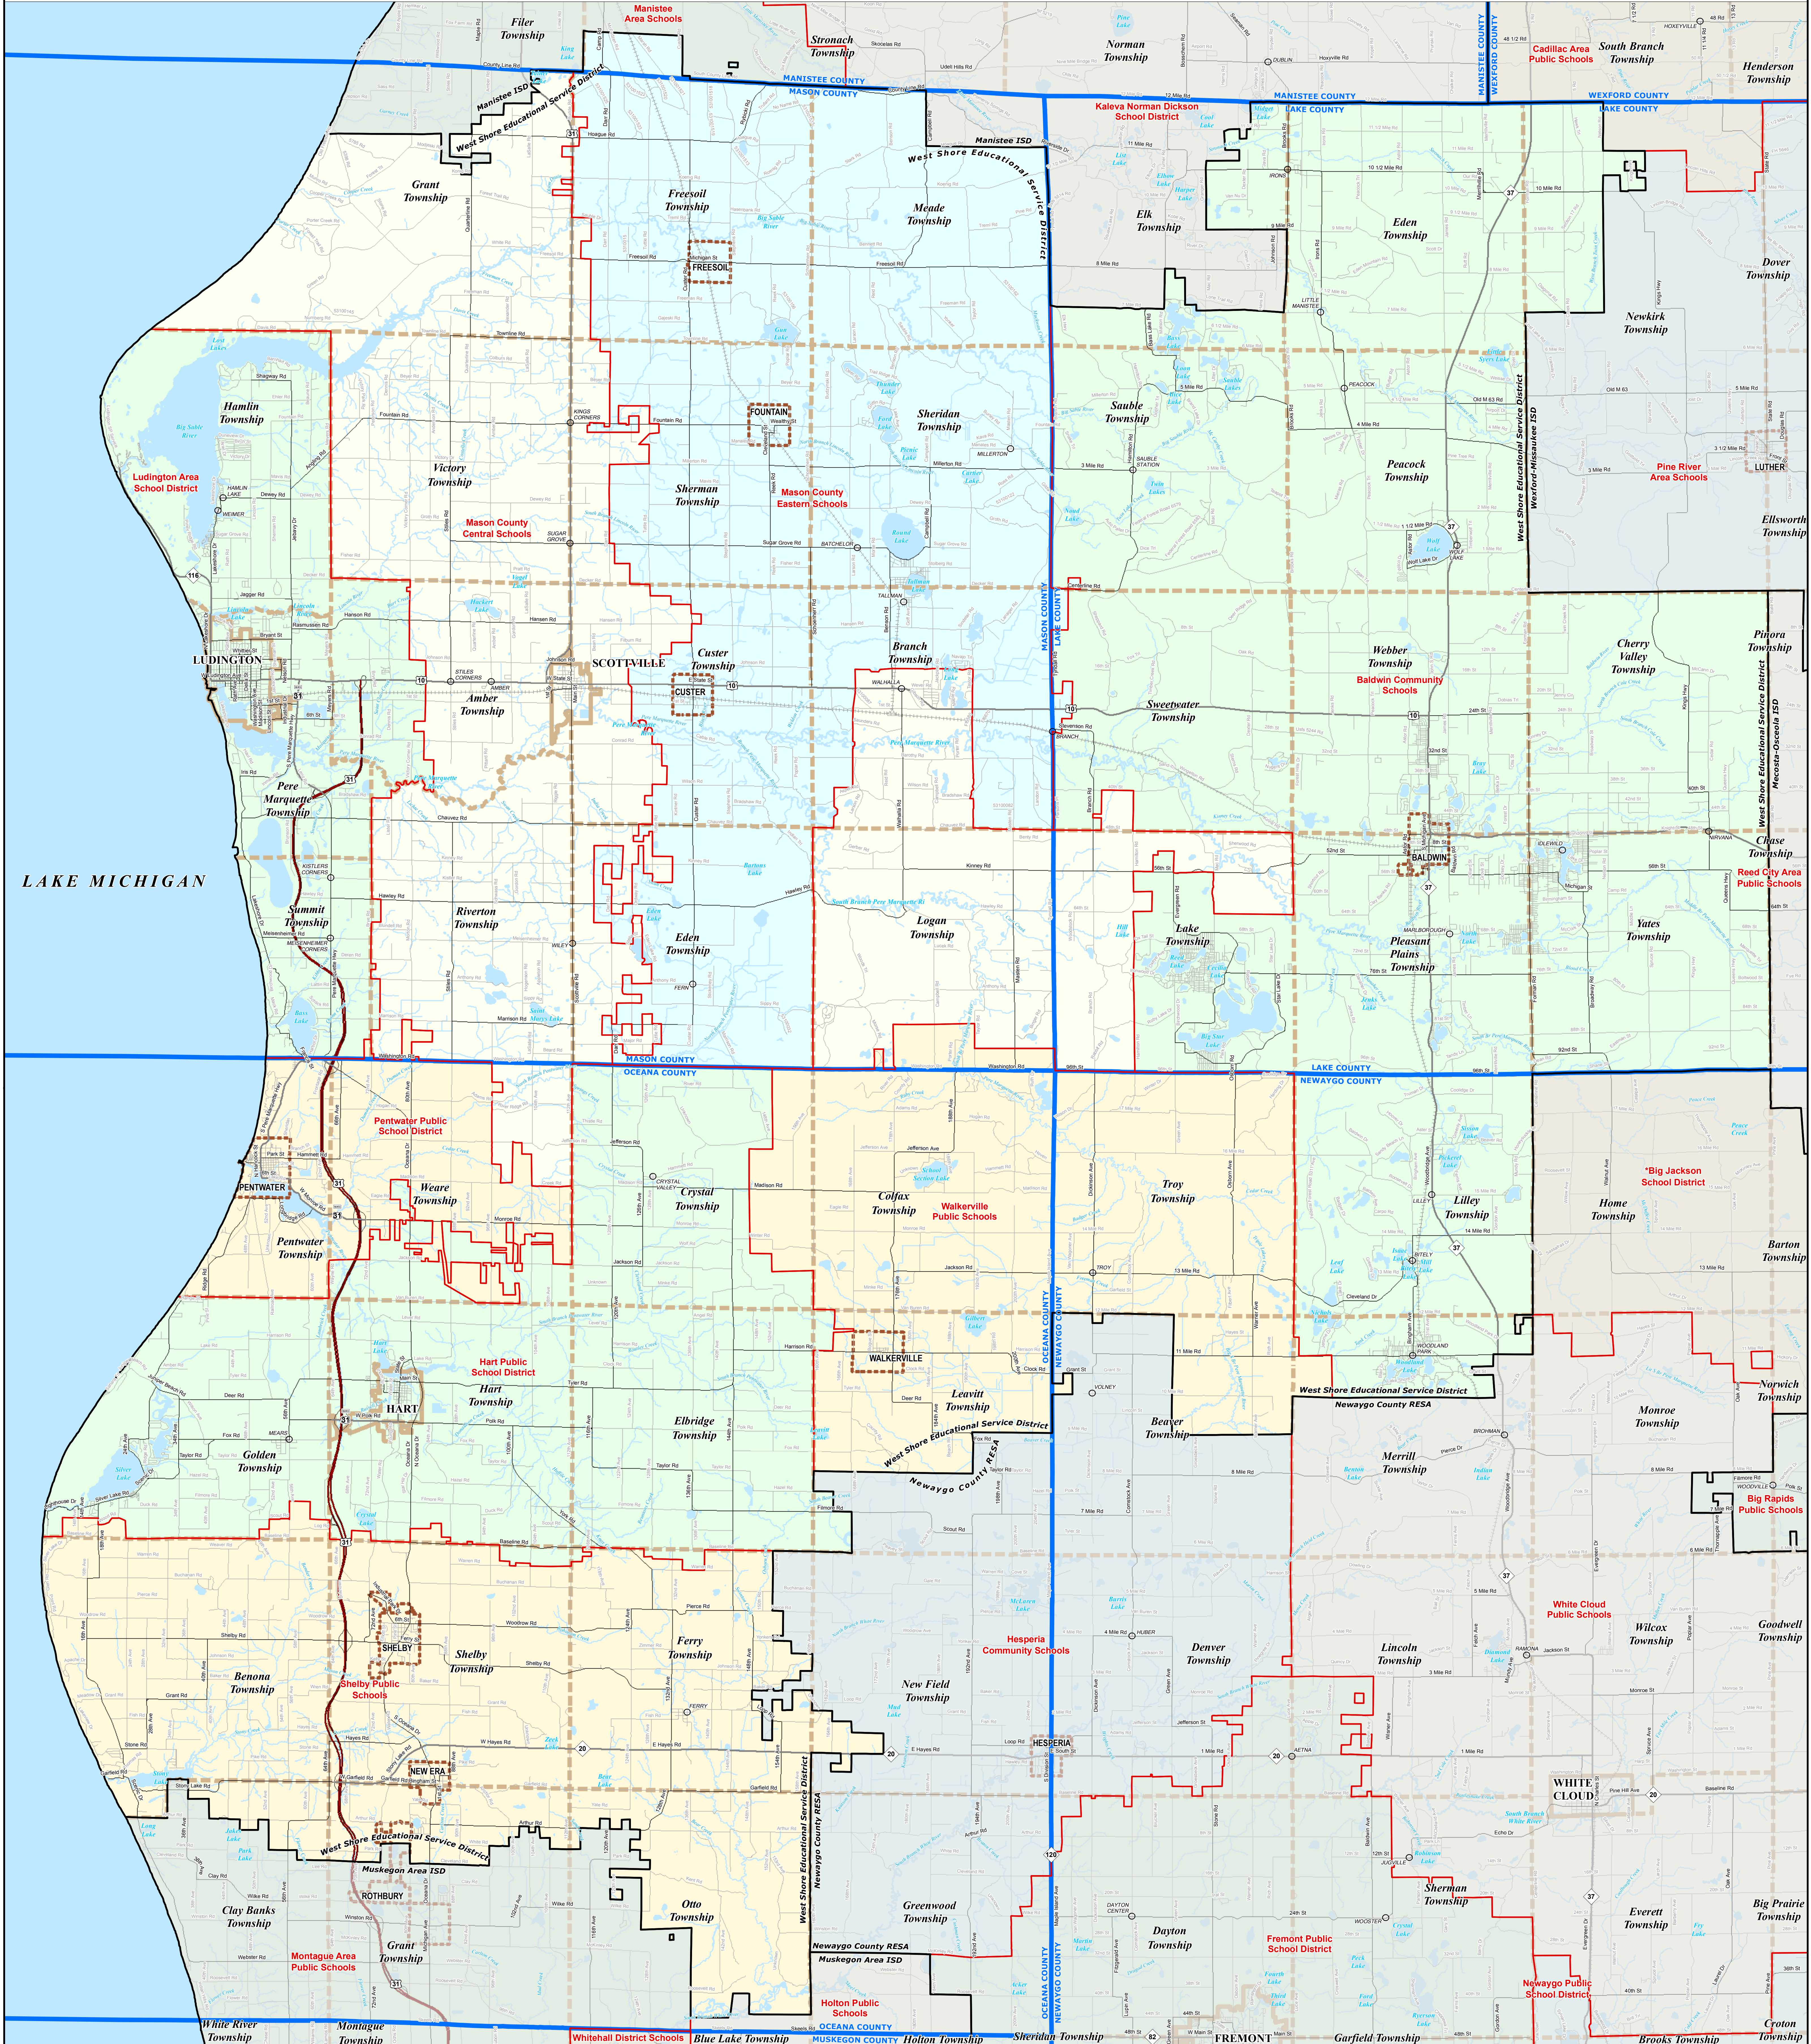

WEST SHORE EDUCATIONAL SERVICE DISTRICT

0 2.5 5 Miles

*Note: Non K-12 School Districts identified with Asterisk (*) in Name

11/18/13

Legend

- Intermediate School District
- School District
- City
- Township
- Village
- Census Designated Place
- County
- Unincorporated Place
- Freeway
- Highway
- Primary Road
- Local Road
- Railroad
- Water Feature
- River, Stream, or Drain

Source: Michigan Geographic Framework, v13a